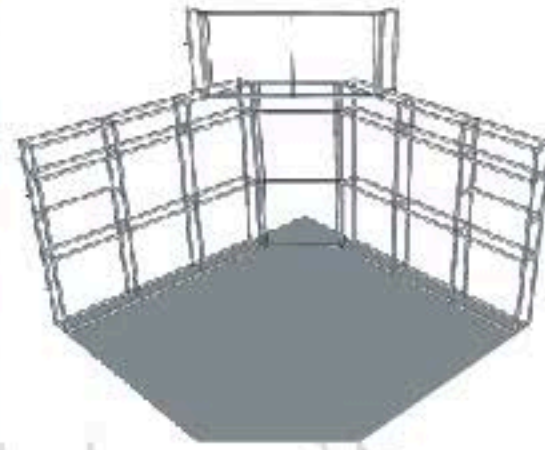

**MEDIUM STANDS: ROBERT WELCH**

MEDIUM STANDS: PROSUPPS

**PROSUPPS BIO:**

**SIZE:** 6m x 6m

**Features:** Counter, Lots of shelving for storage and display purposes

This Stand is ideal if you want to have a lot of people on your stand as it maximises the area you have been allotted without compromising on the display

**SMALL STANDS: TROPICANA BIO**  
**SIZE:** 4m x 4m

**Features:** Large Curved Reception Counter, Display Shelving with perspex front, small storage area

This Stand is a very popular design with smaller island spaces. It has a good sized area to get clients onto your stand and talk to them.