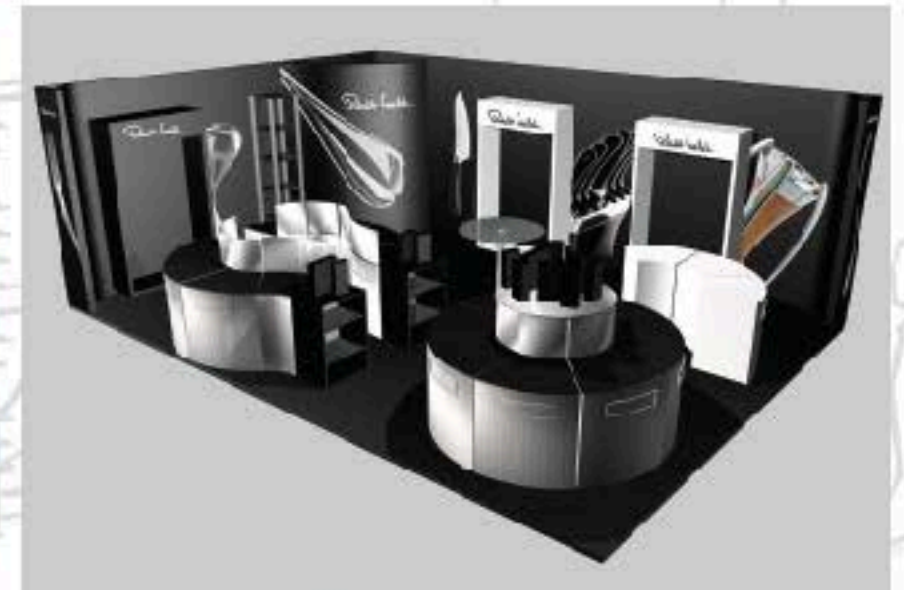

ROBERT WELCH: Paris, Germany & UK
Bespoke stand design with custom built POS units with mirror slat walling for euro hooks. Light box feature at the top with clear acrylic shelves. Counters from Black mirror polished acrylic cut to shape on a snake system. Stand graphics full colour 3M glossy prints mounted to 3mm foamex all around the stand and store area.

MEDIUM STANDS: ROBERT WELCH