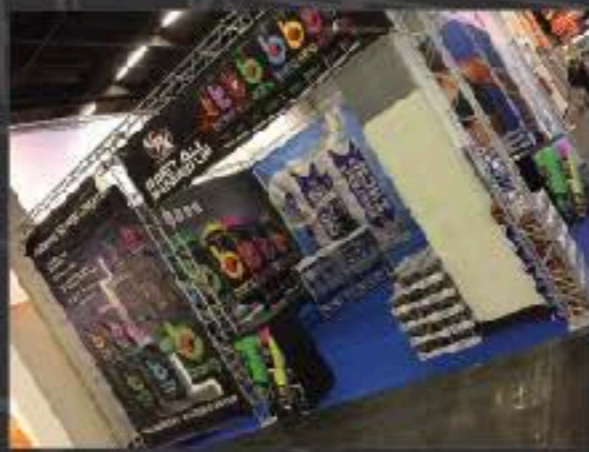

FIBO GERMANY

FIBO

**MEDIUM STANDS: VPX BIO**  
**Size:** 5m x 5m, 2014 6m x 6m  
**Features:** Counters, Shelving,  
This stand is ideal if you have an island space and need a lot of shelving.

BODYPOWER

**LARGE STANDS: VPX (BANG)**

**Size:** 10m x 8m

**Features:** Photo wall, hidden door for storage, lockable counter, DJ Booth & stage, sound systems, fridge and product units.

These stands are ideal for you if you have a large area and want a step up from a shell scheme to display your products for a larger crowd.