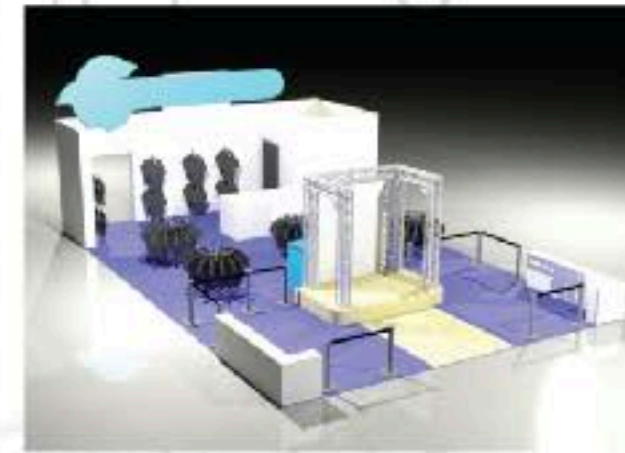

BODYPOWER 2013

LARGE STANDS: BODYBUILDING WAREHOUSE

**BODYBUILDING WAREHOUSE: BIO**

**SIZE:** 8m x 7m

**Features:** Tower Display Cabinets, Sales Counter, Display Shelving, Storage Room, Punching Machine, Sample Counter with Juice machines, Seating area, Competition Area.

This stand is ideal if you want a lot of hidden storage out of the way, whilst having space for a dj and a lot of foot traffic at the same time.

**PROMETEUS: BIO**  
**SIZE:** 16m x 18m

**Features:** 4 Large Sections, Meeting Room, Storage space, Counters around edge with storage shelves, storage/display shelving, crowd control, tables, seating, gantry system.

This very large stand is made up of gantry and large format banners with counter tops around the edge.

**LARGE STANDS: PROMETEUS**

BODYPOWER 2014

LARGE STANDS: GYMSHARK

**GYMSHARK: BIO**

**SIZE:** 2014 12m x 8m 2013 10m x 2m

**Size:** 10m x 8m

**Features:** Photo wall, hidden door for storage, lockable counter, DJ Booth & stage, sound systems, fridge and product units.

These stands are ideal for you if you have a large area and want a step up from a shell scheme to display your products for a larger crowd.