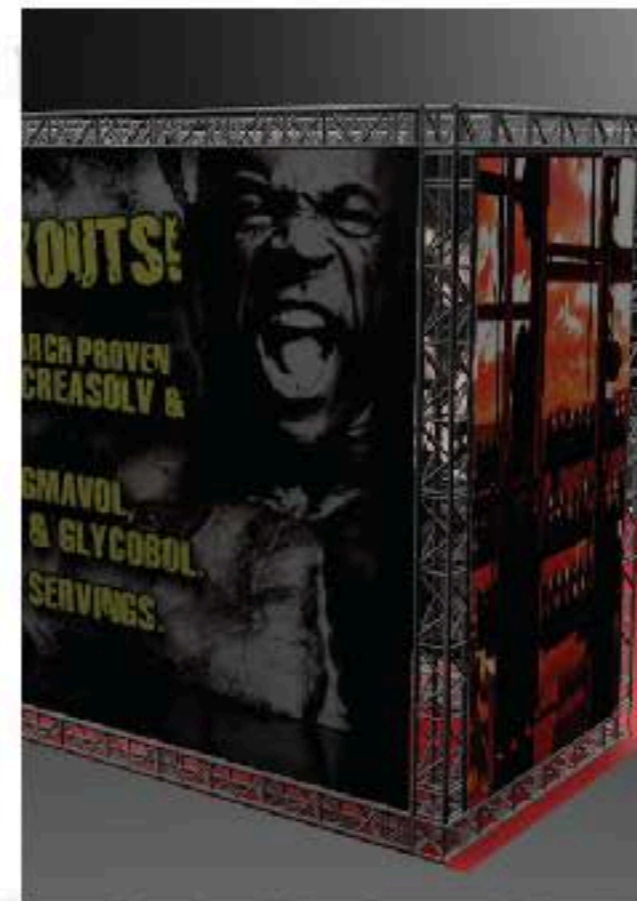

MEDIUM STANDS: SANS